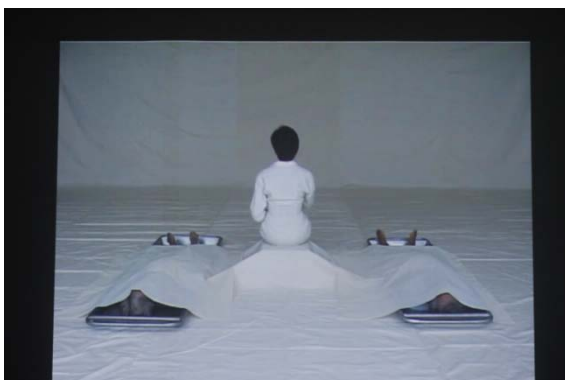

Andra Ursuta : stoner

Araya Rasdjarmearnsook