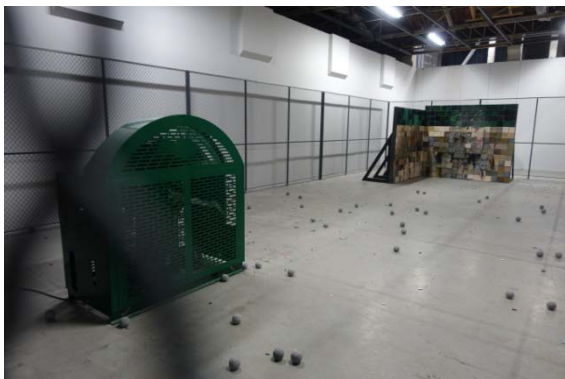

Stéphane Thidet

Andra Ursuta : stoner